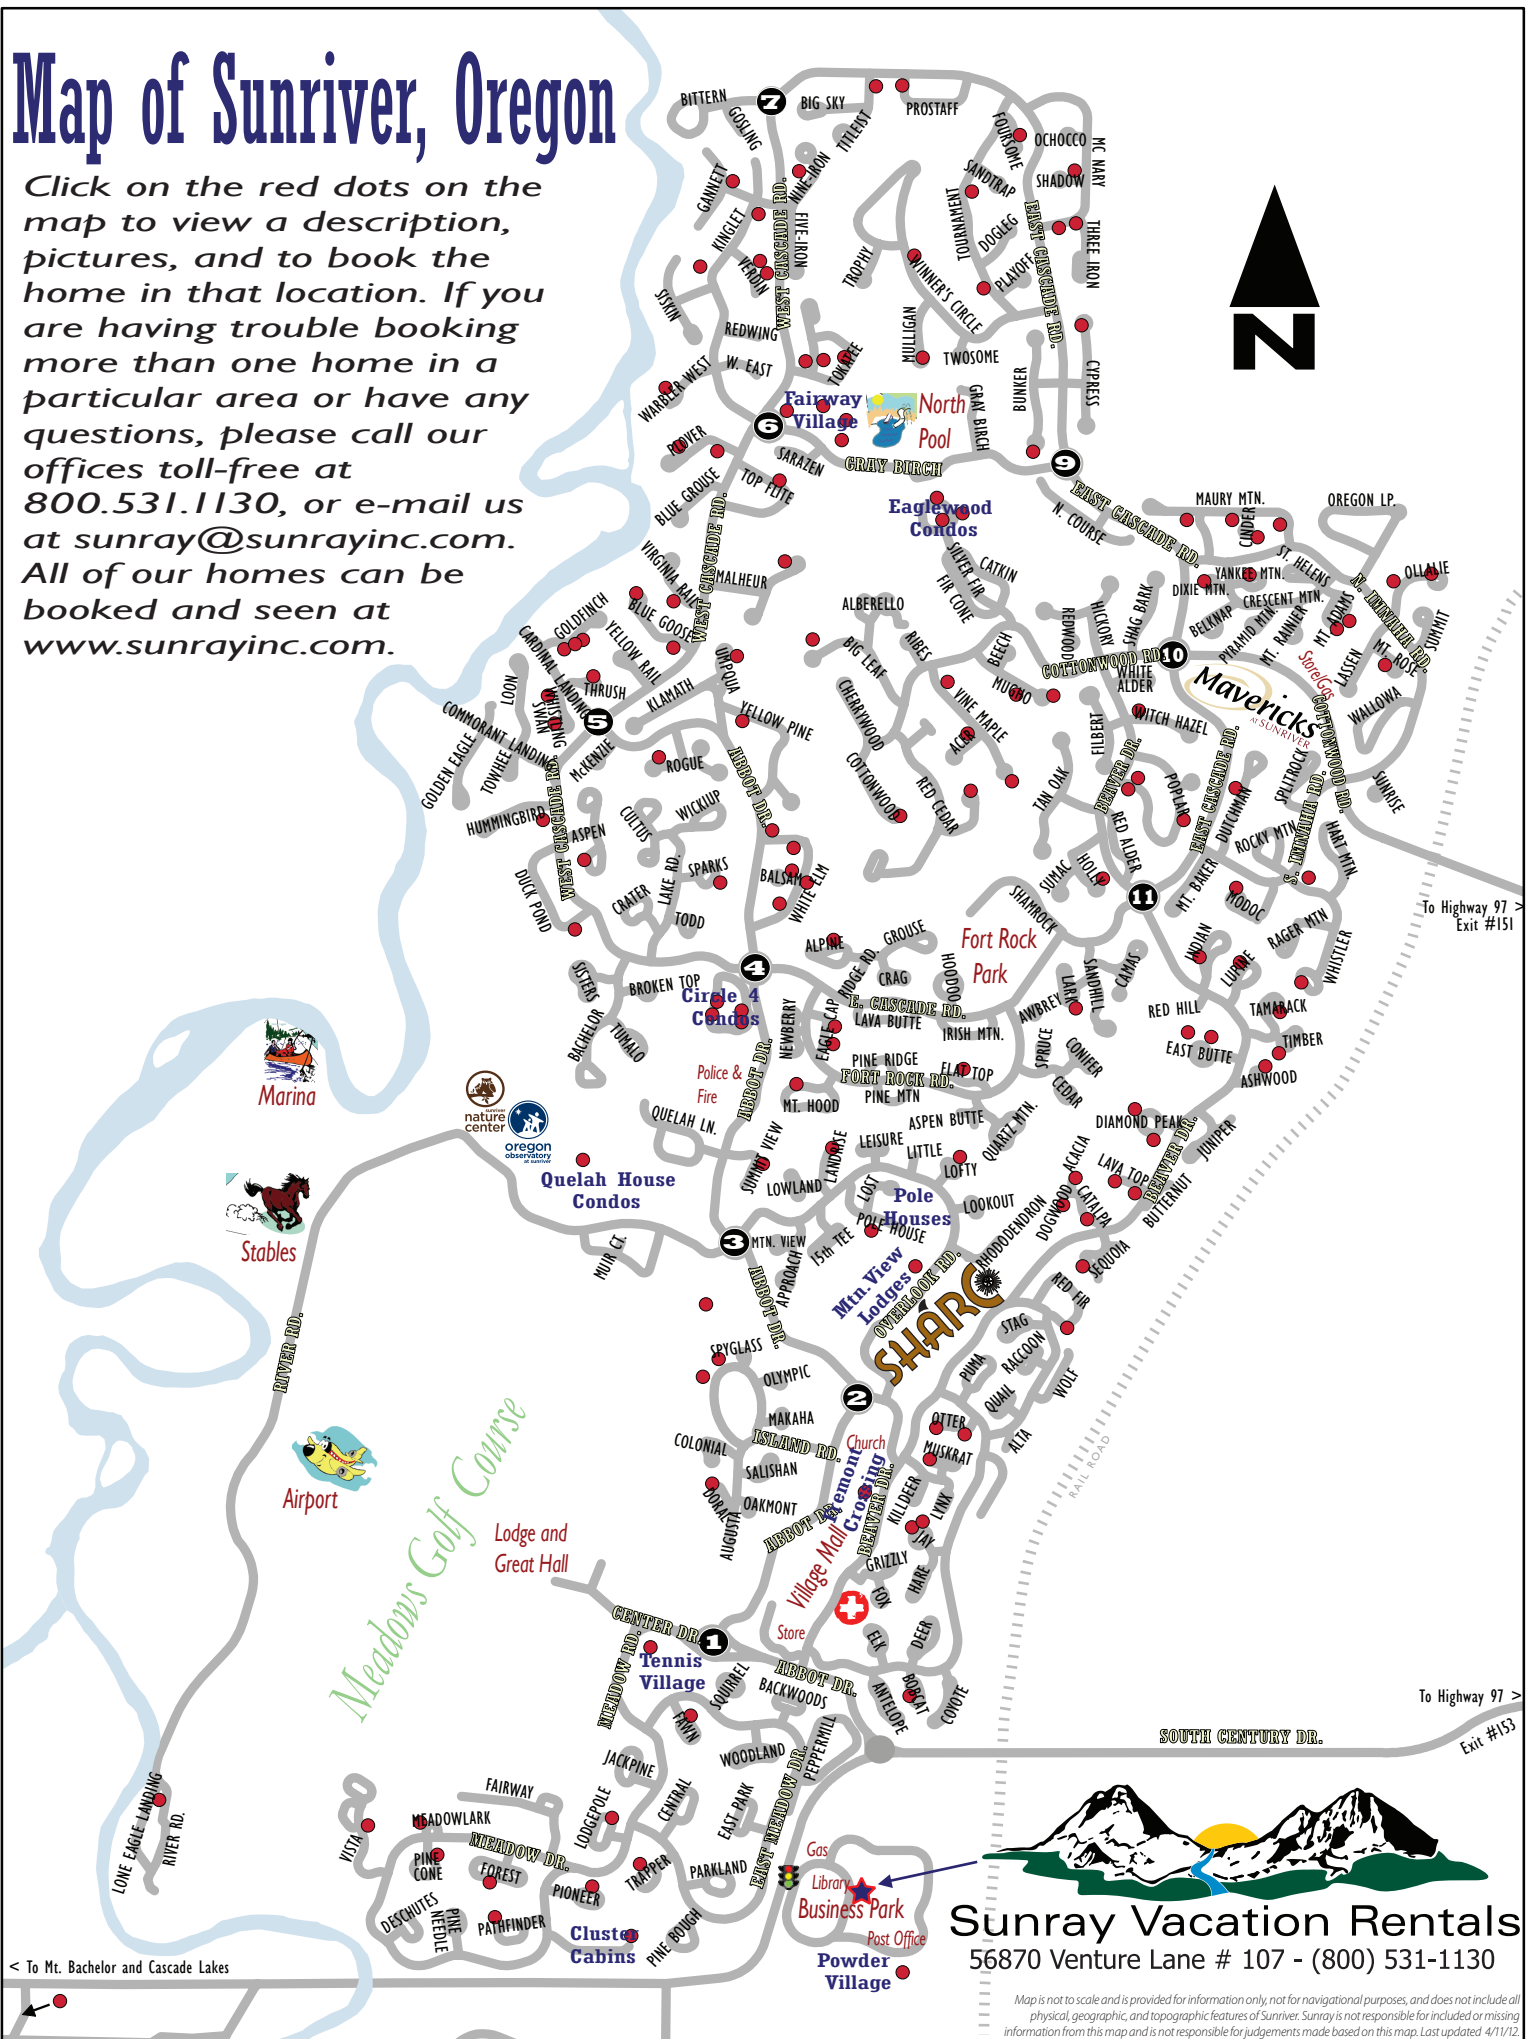

Map of Sunriver, Oregon

Click on the red dots on the map to view a description, pictures, and to book the home in that location. If you are having trouble booking more than one home in a particular area or have any questions, please call our offices toll-free at 800.531.1130, or e-mail us at sunray@sunrayinc.com. All of our homes can be booked and seen at www.sunrayinc.com.

Marina

Stables

Airport

Meadows Golf Course

Lodge and Great Hall

< To Mt. Bachelor and Cascade Lakes

To Highway 97 > Exit #151

To Highway 97 > Exit #151